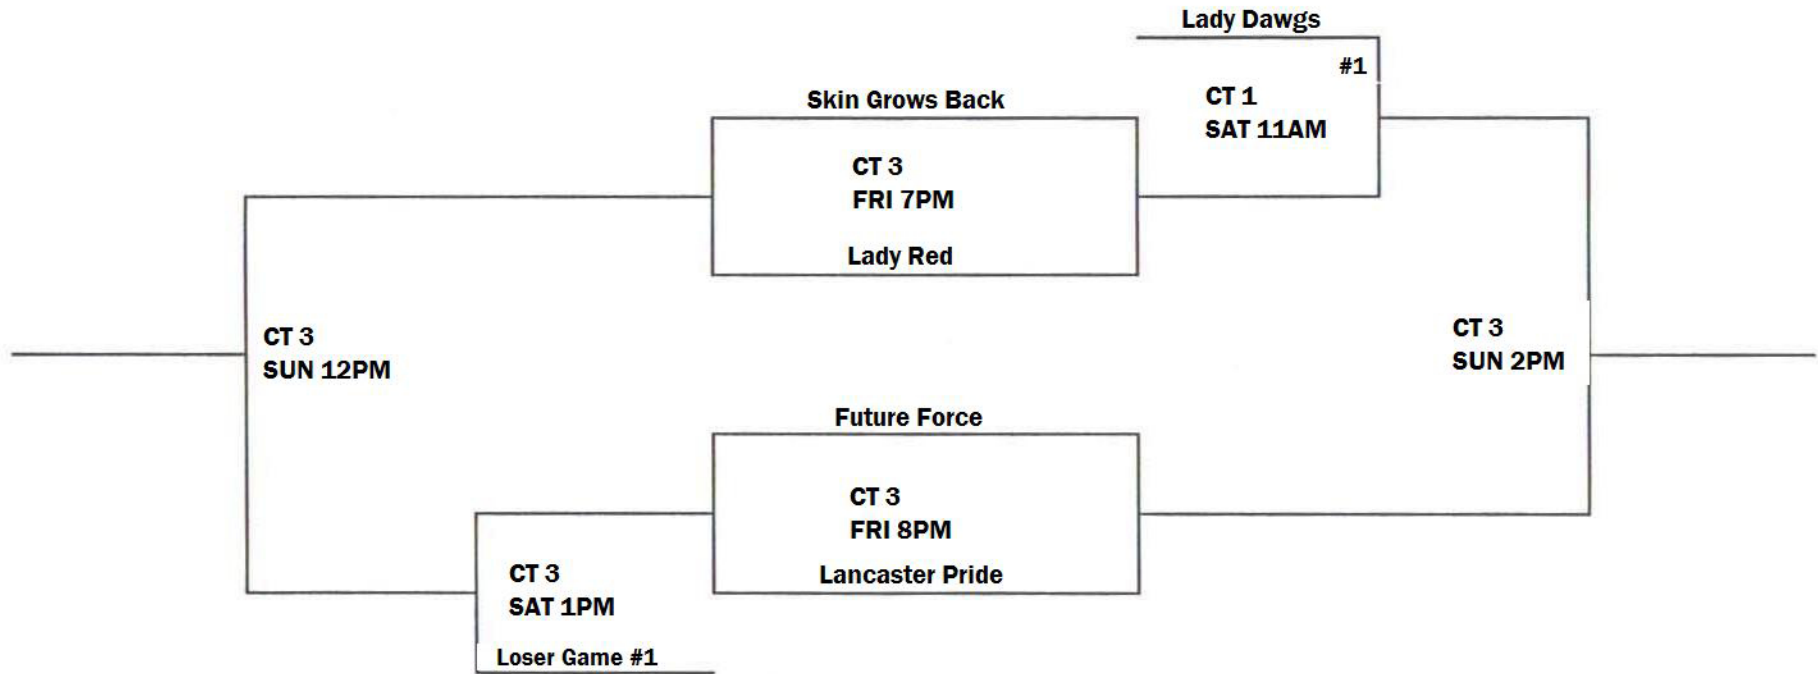

Penn Manor Tournament
April 23-25
Girls 18 Division

CT 1-Penn Manor New Gym
CT 3-Penn Manor Old Gym