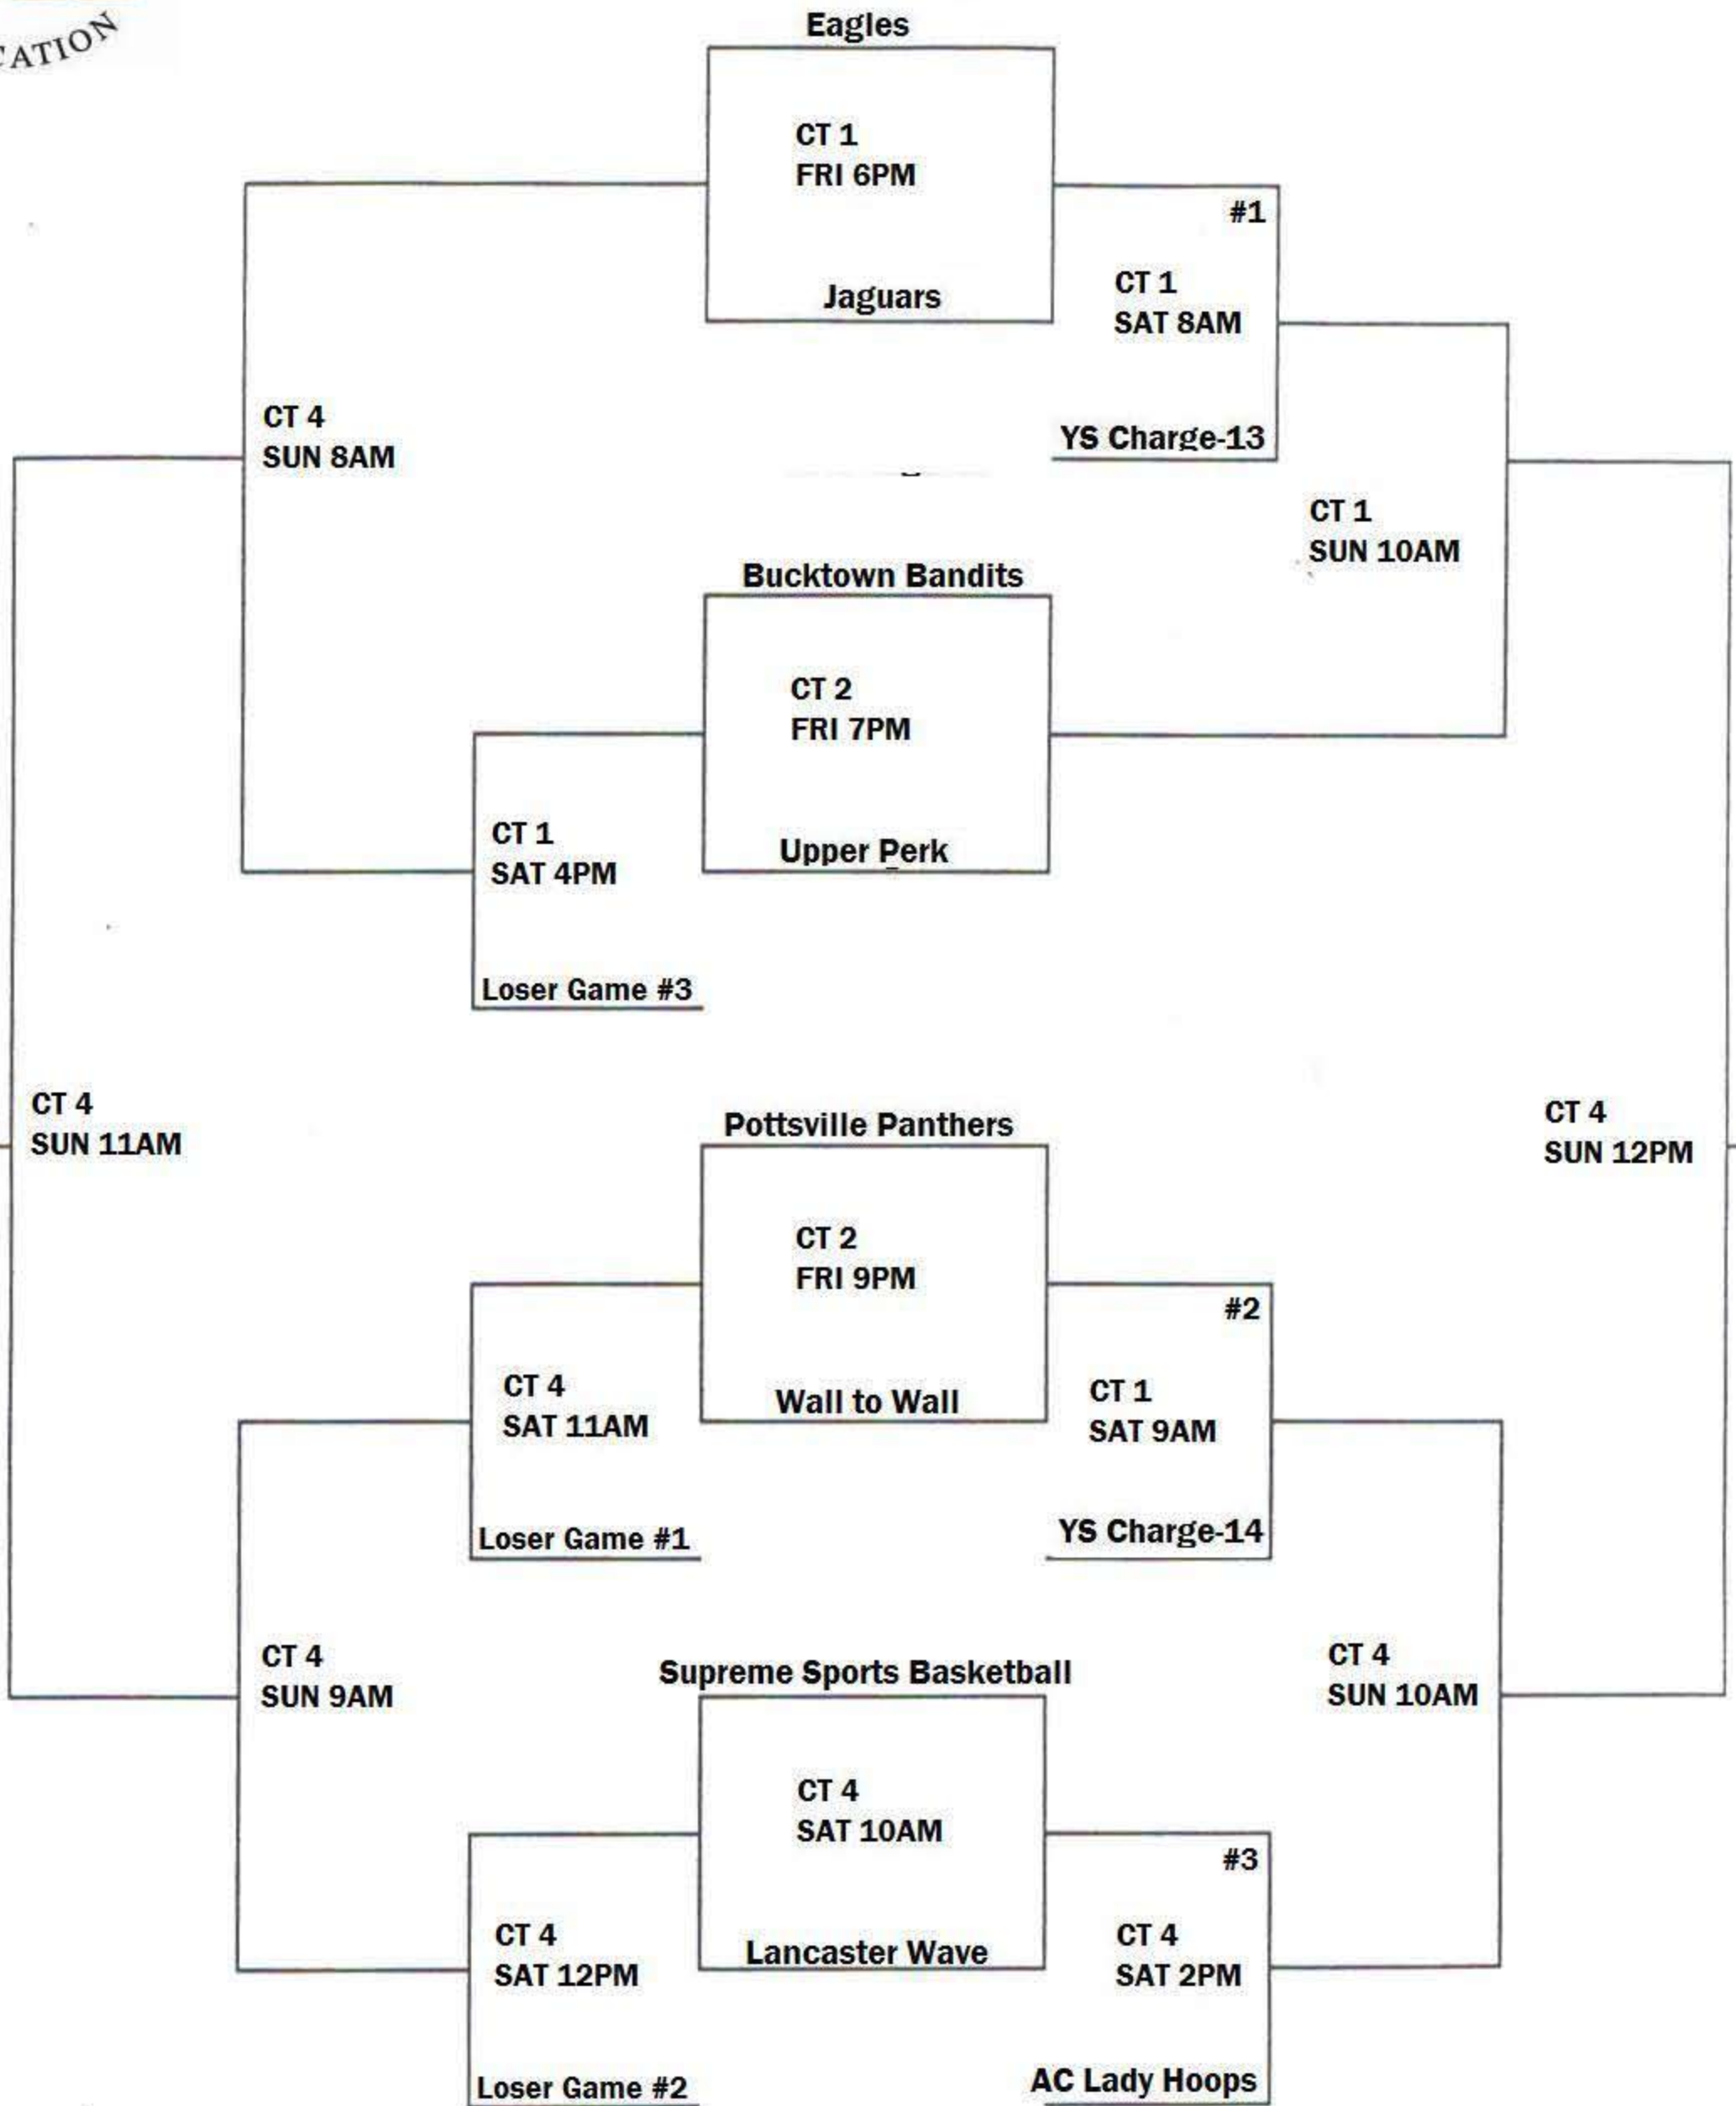

Reading PAL Tournament
March 19-21
Girls 14 Division

Ct 1- Northwestern Gym
Ct 2- Northwestern Gym
Ct 4- PAL Gym