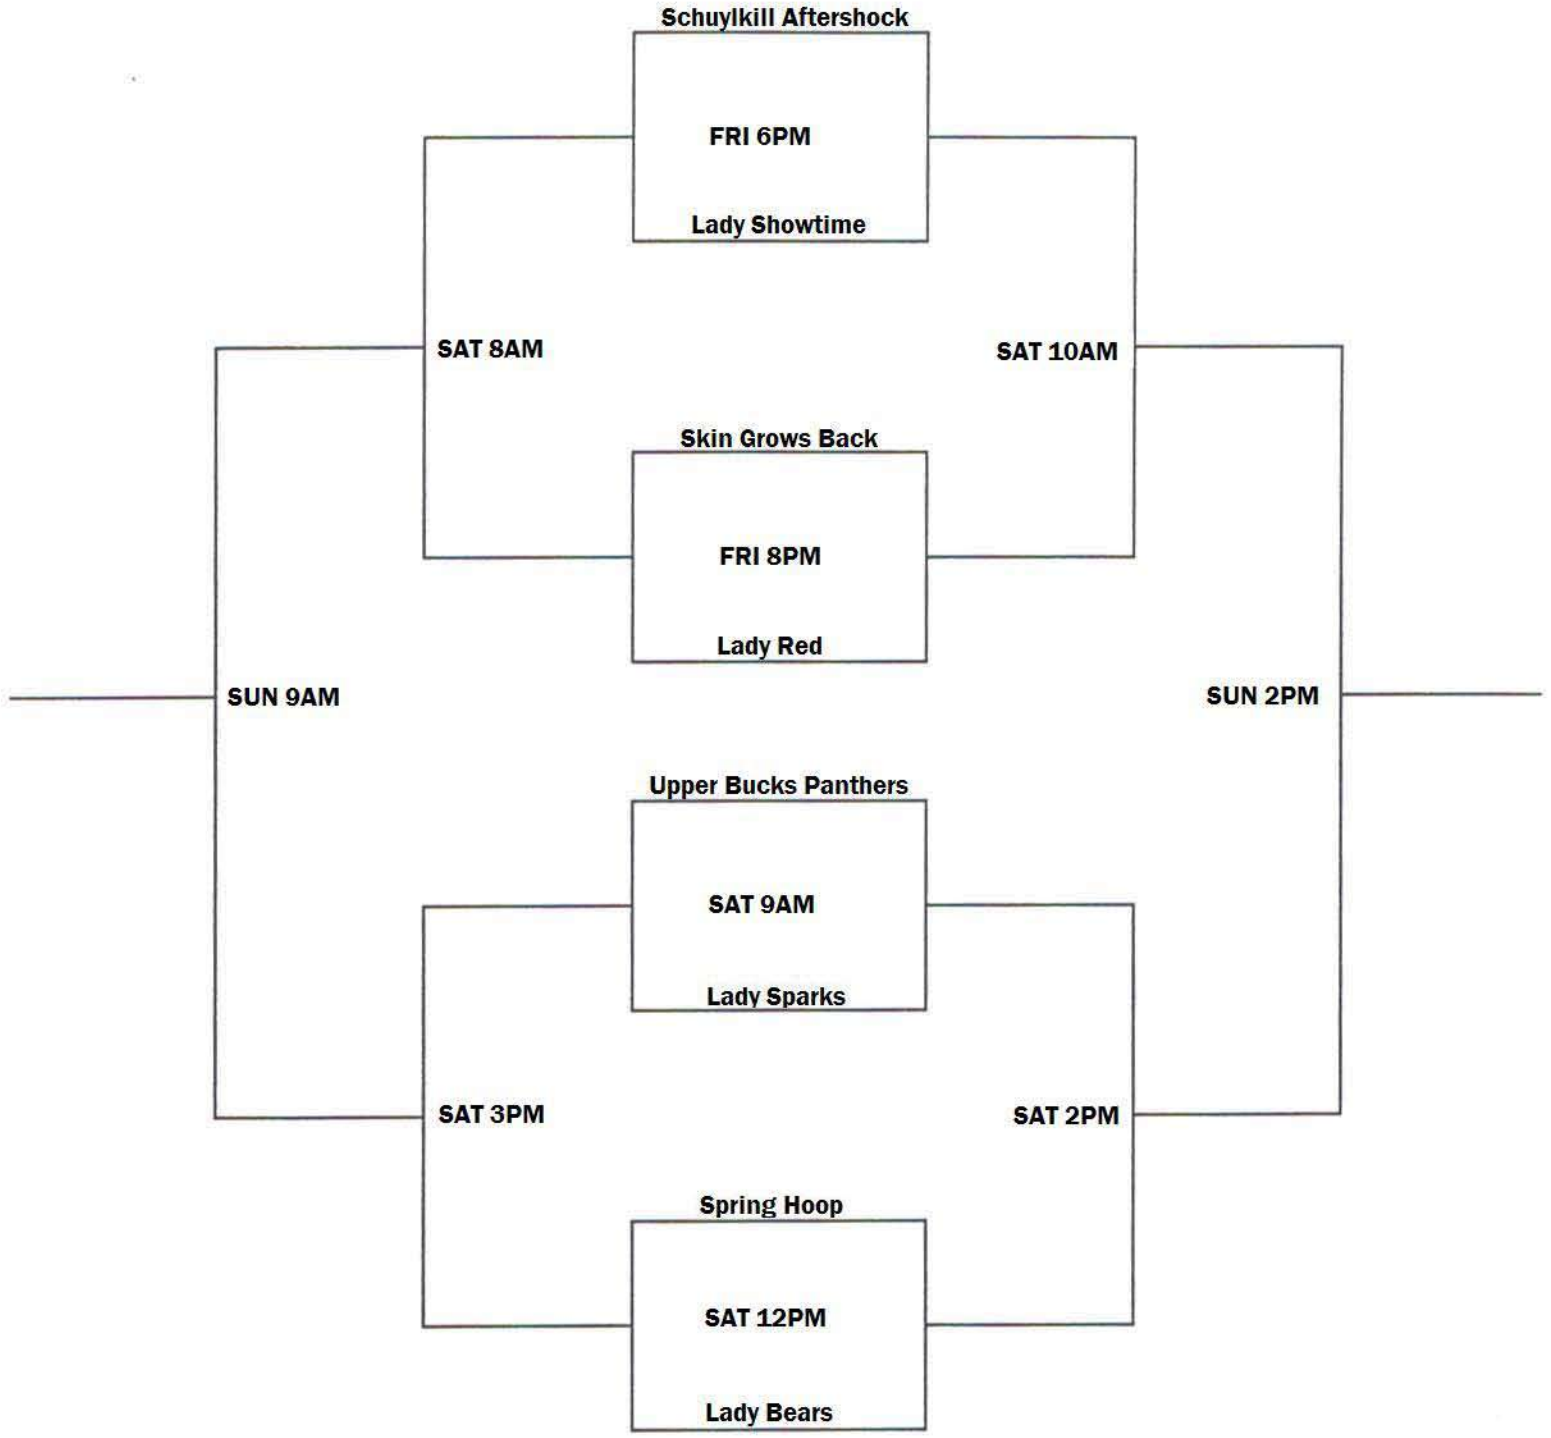

Albright Tournament
April 16-18
Girls 18 Division

Ct 5- Albright College Main Gym
***All Games on Ct 5**
Enter at Life Sports Entrance