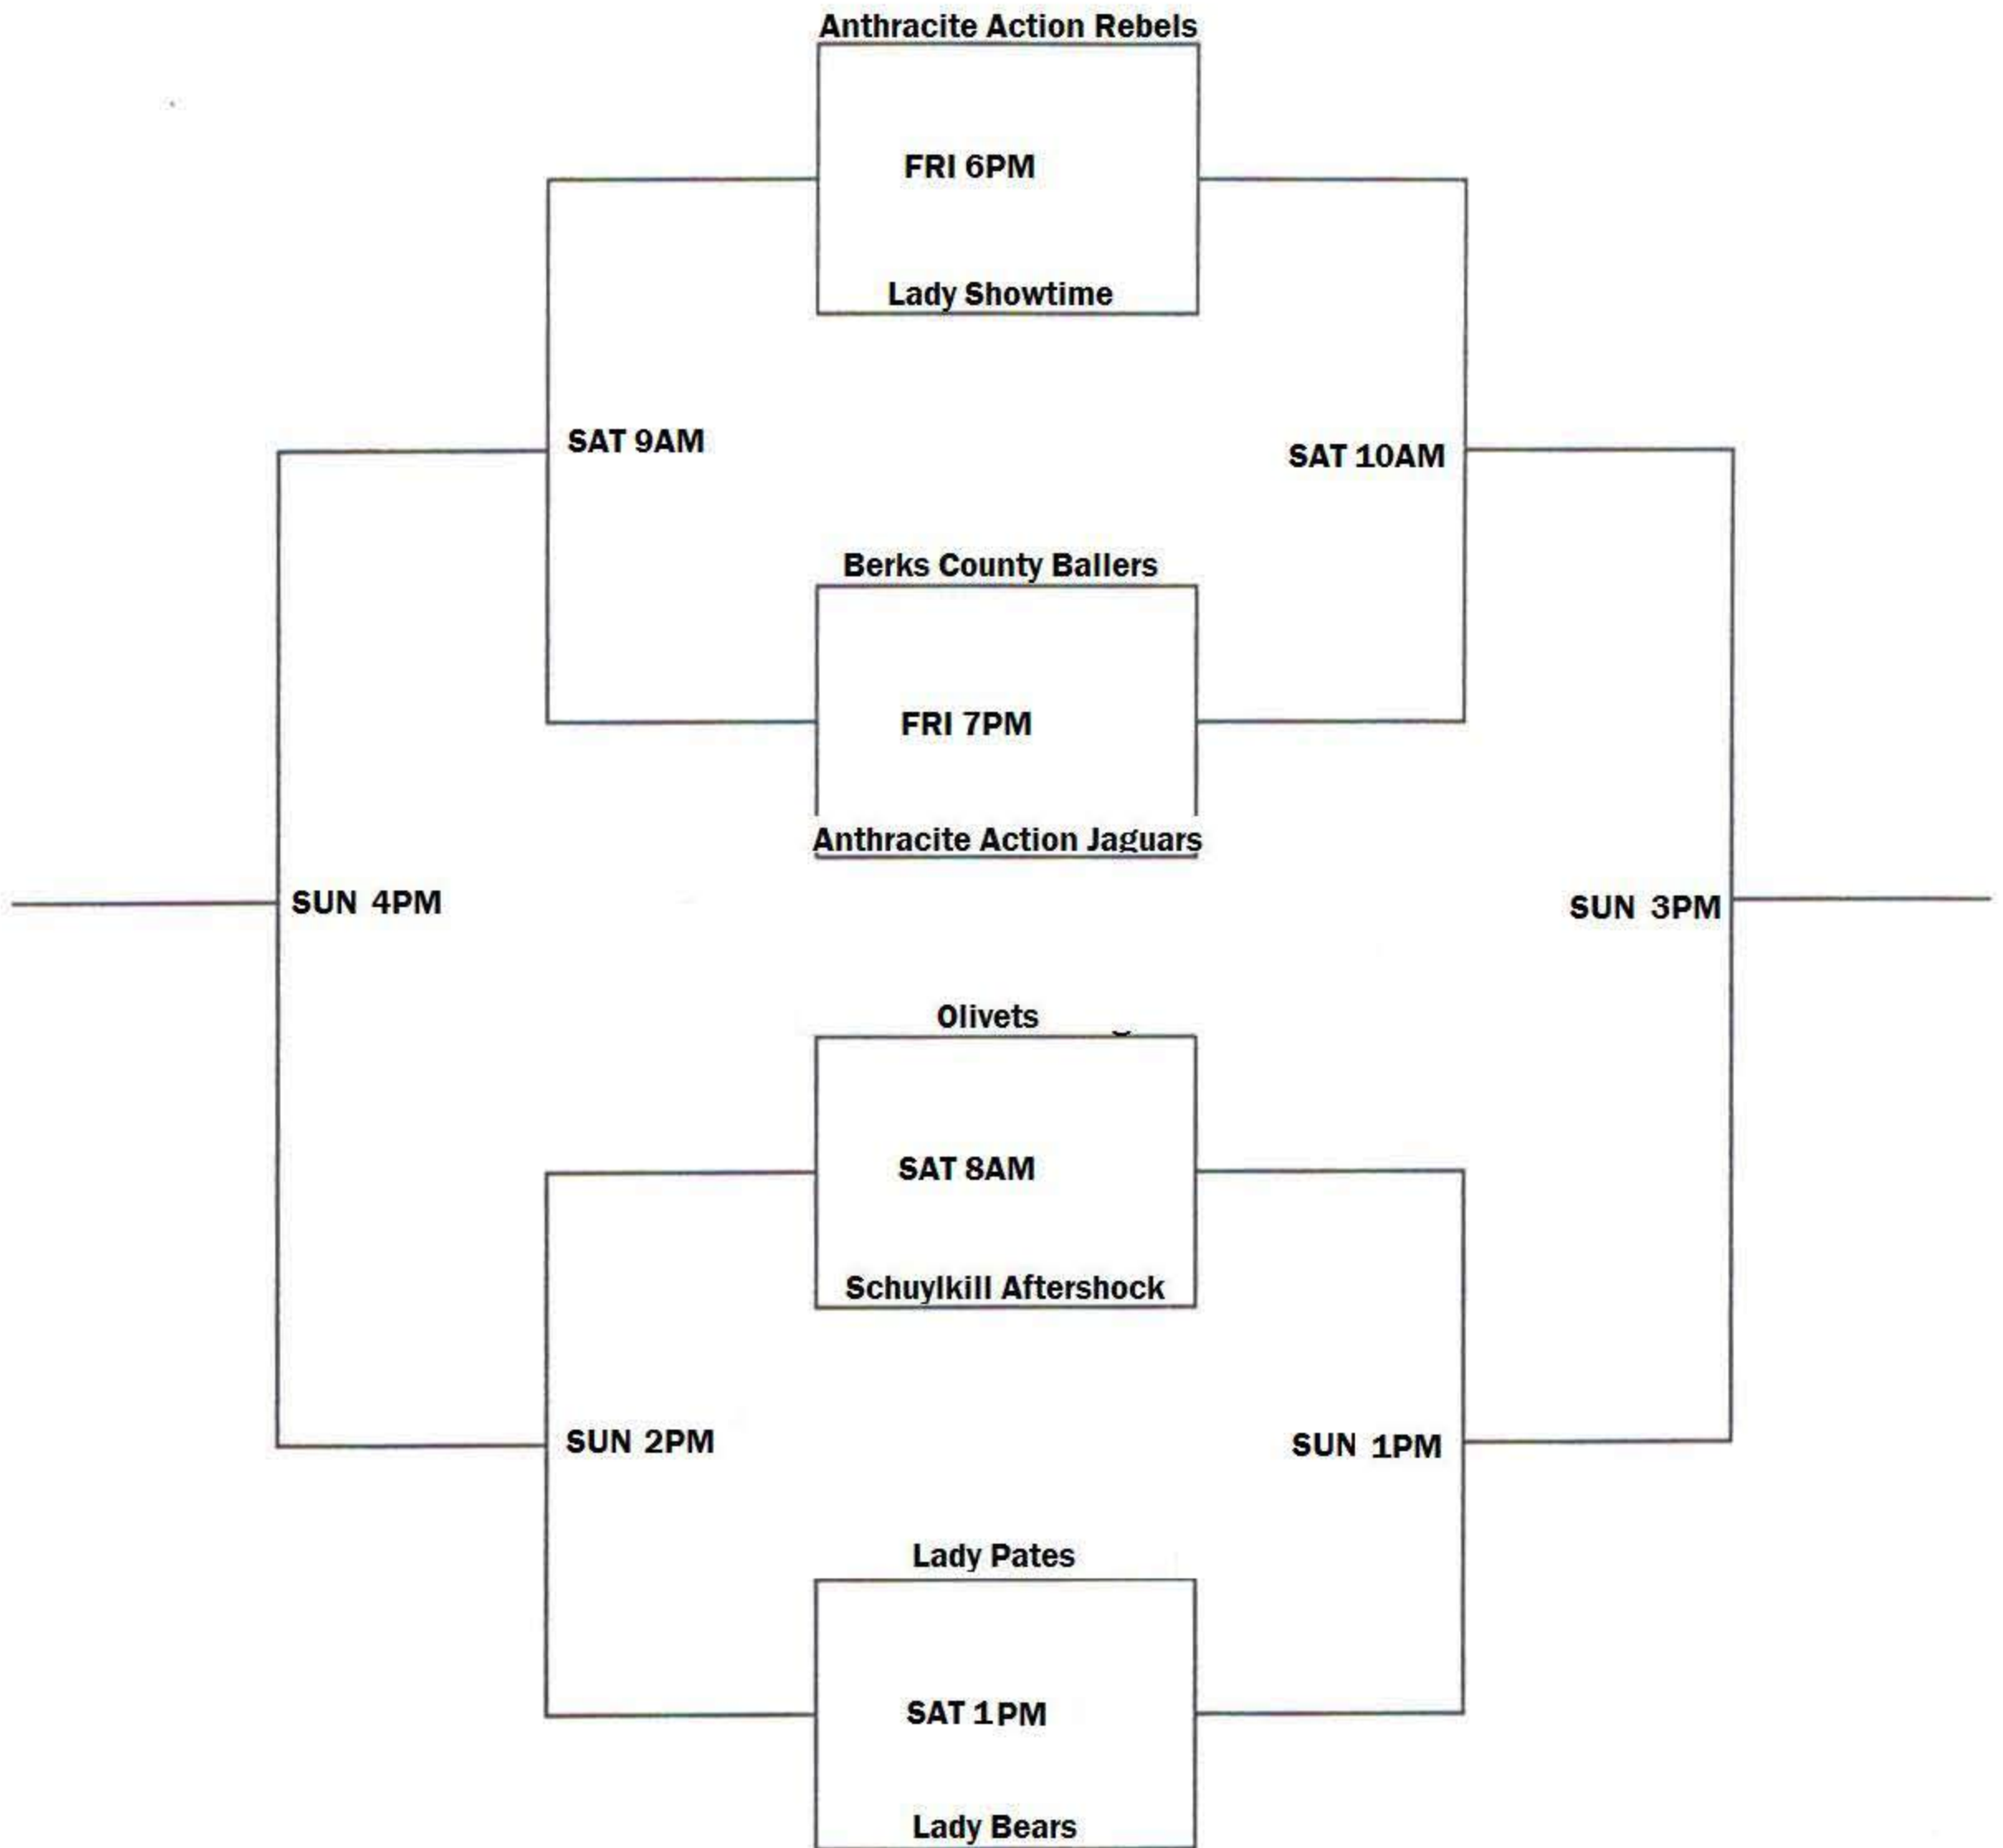

Albright Tournament
April 16-18
Girls 16 Division

Ct 1- Albright College Gym
***All Games on Ct 1**
Enter at Life Sports Entrance