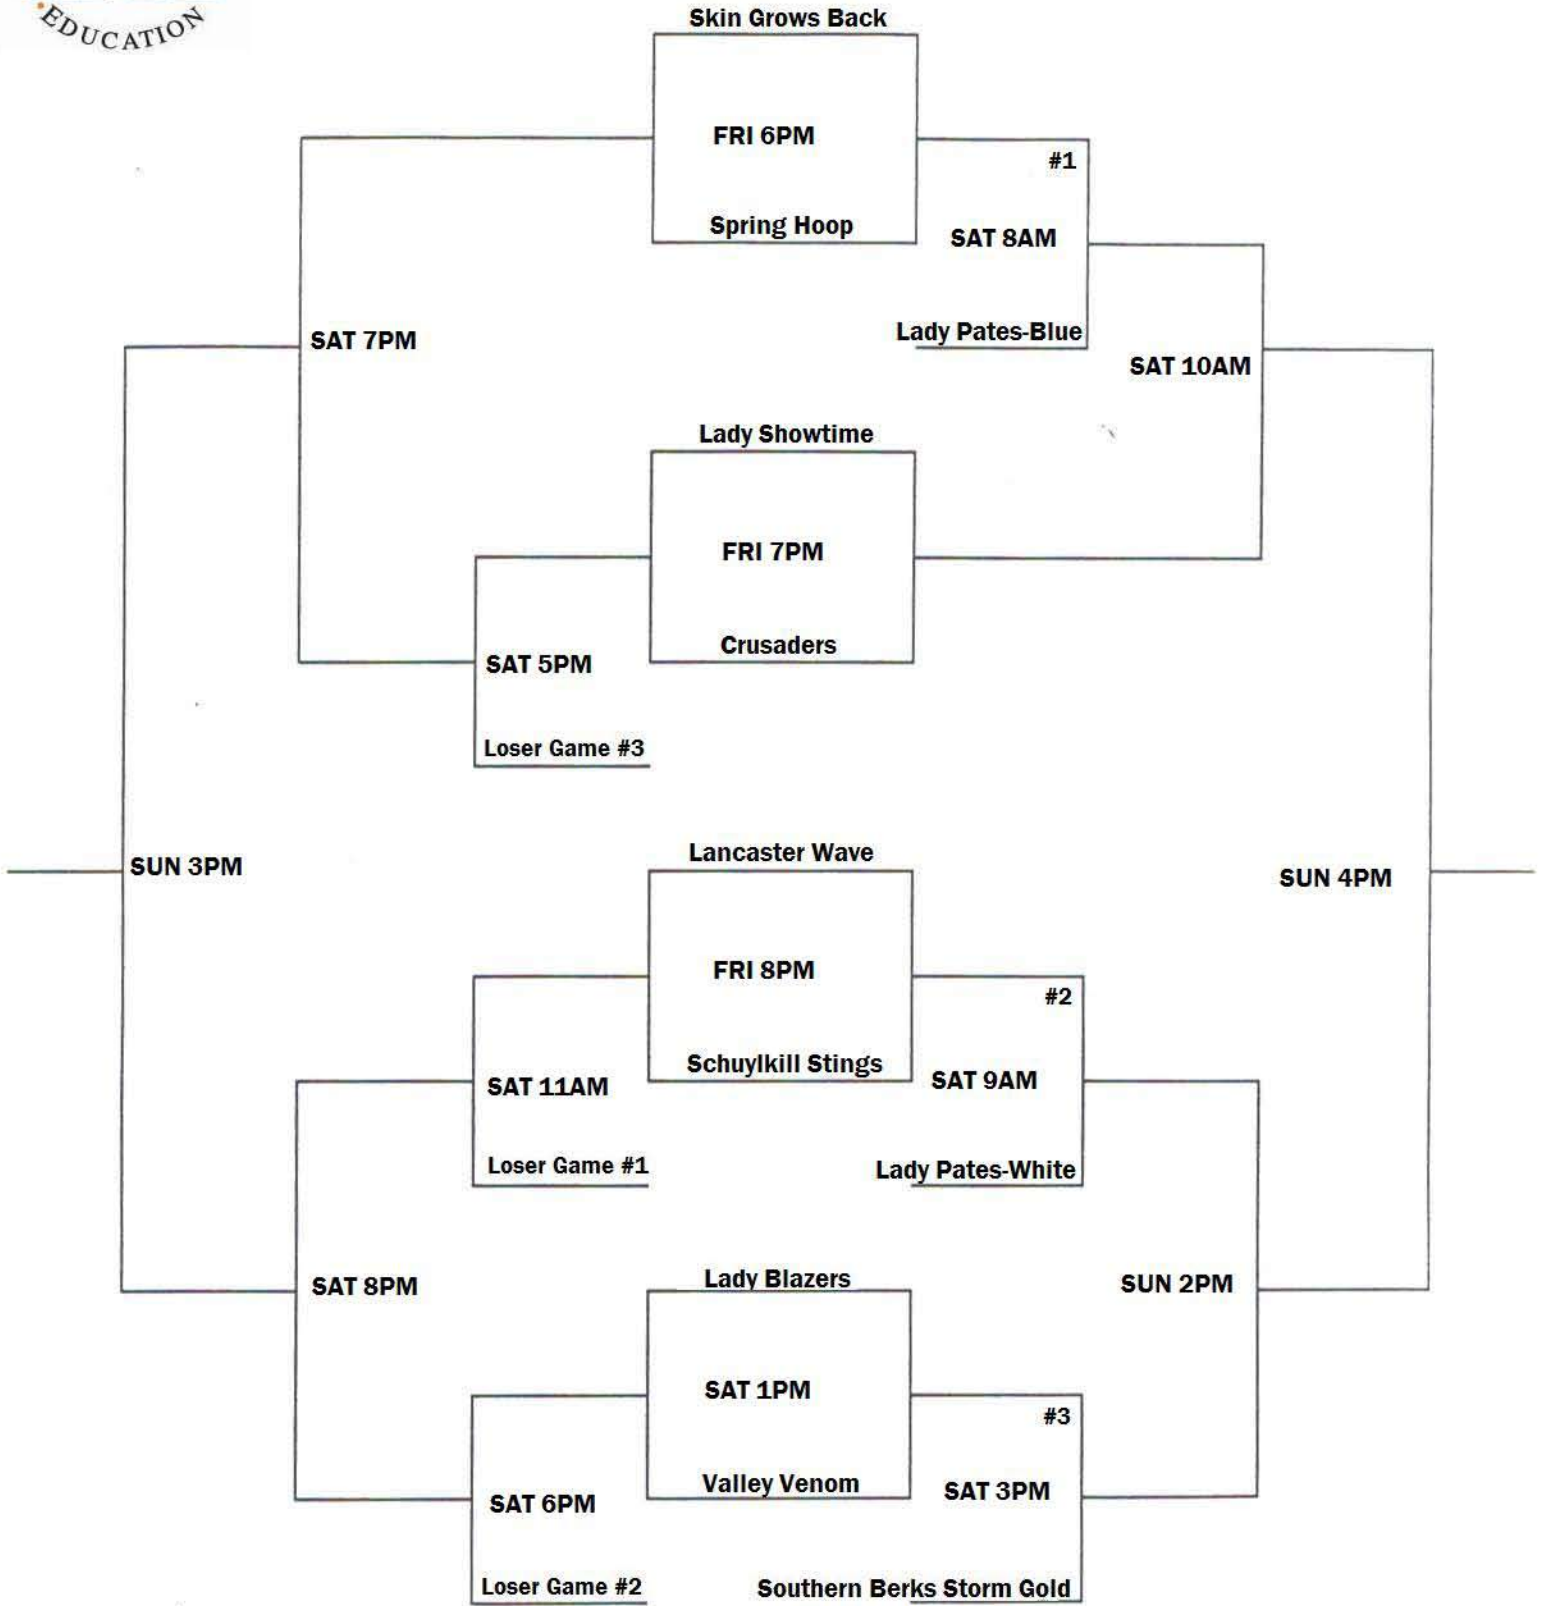

Albright Tournament
April 16-18
Girls 12 Division

Ct 4 - Albright College Gym
***All Games on Ct 4**
Enter at Life Sports Entrance