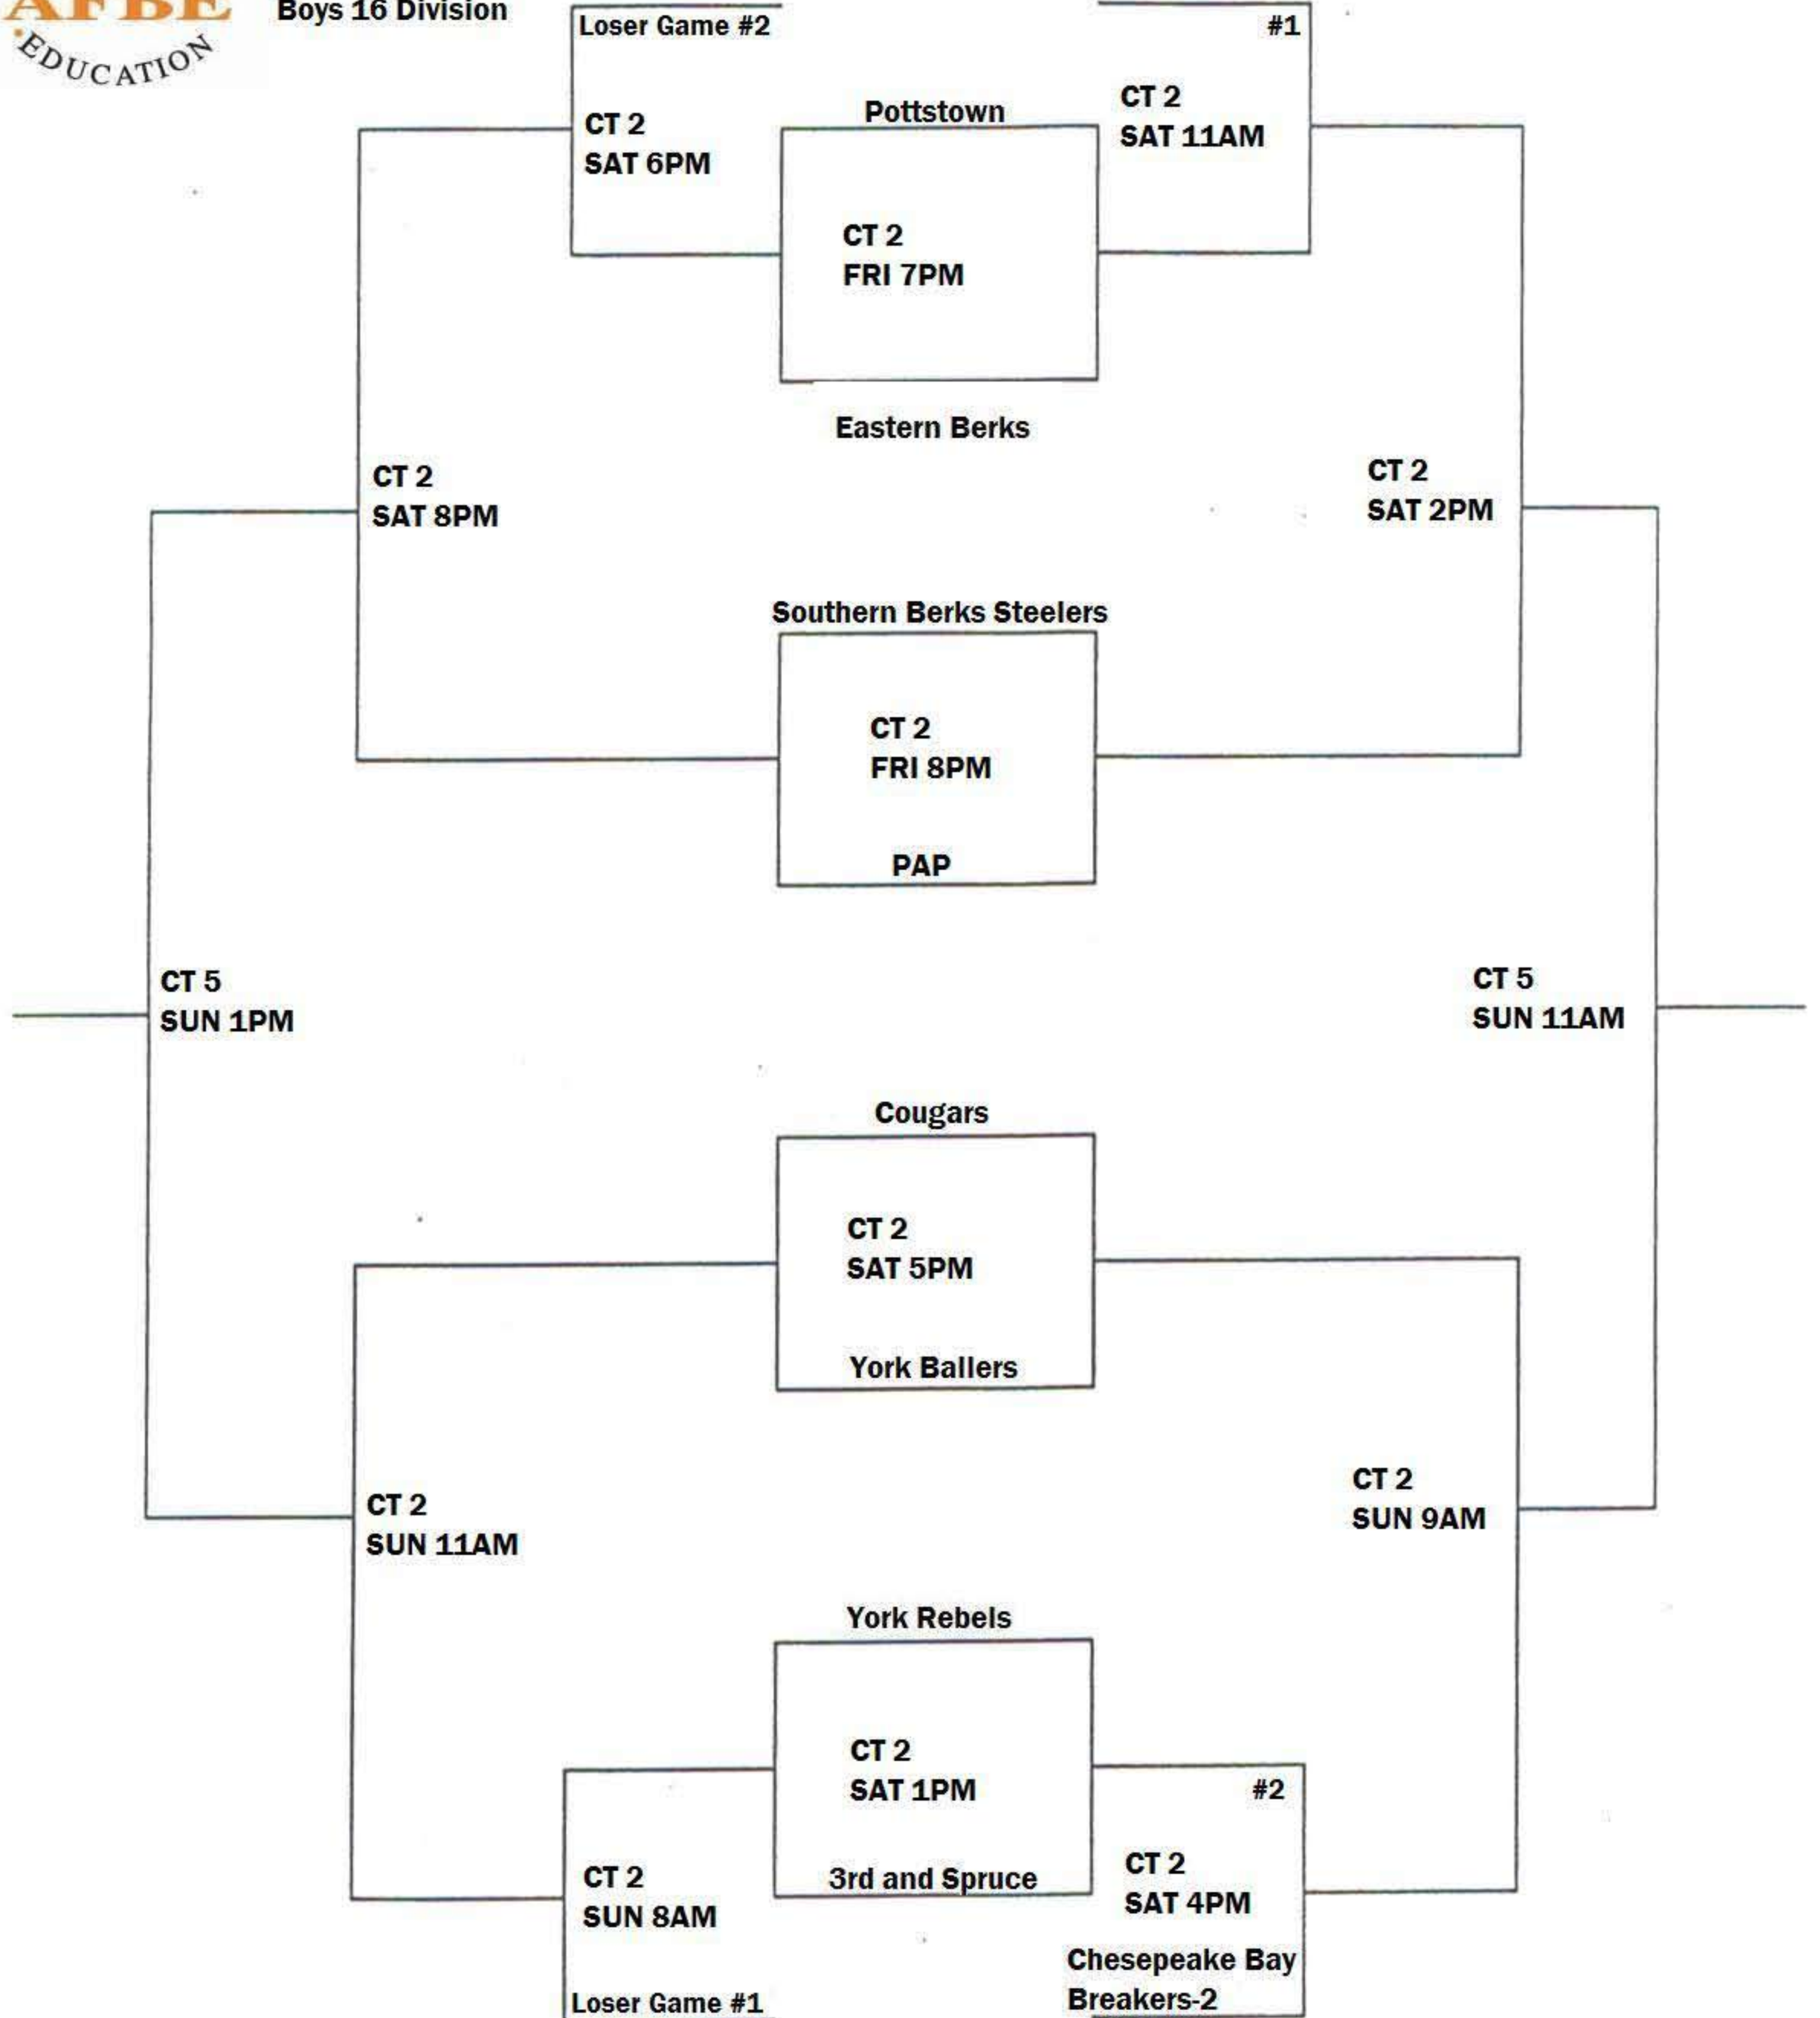

Albright Tournament
April 16-18
Boys 16 Division

Chesapeake Bay Breakers-1

Ct 2- Albright College Gym
Ct 5- Albright College Main Gym
***Enter at Life Sports Entrance**