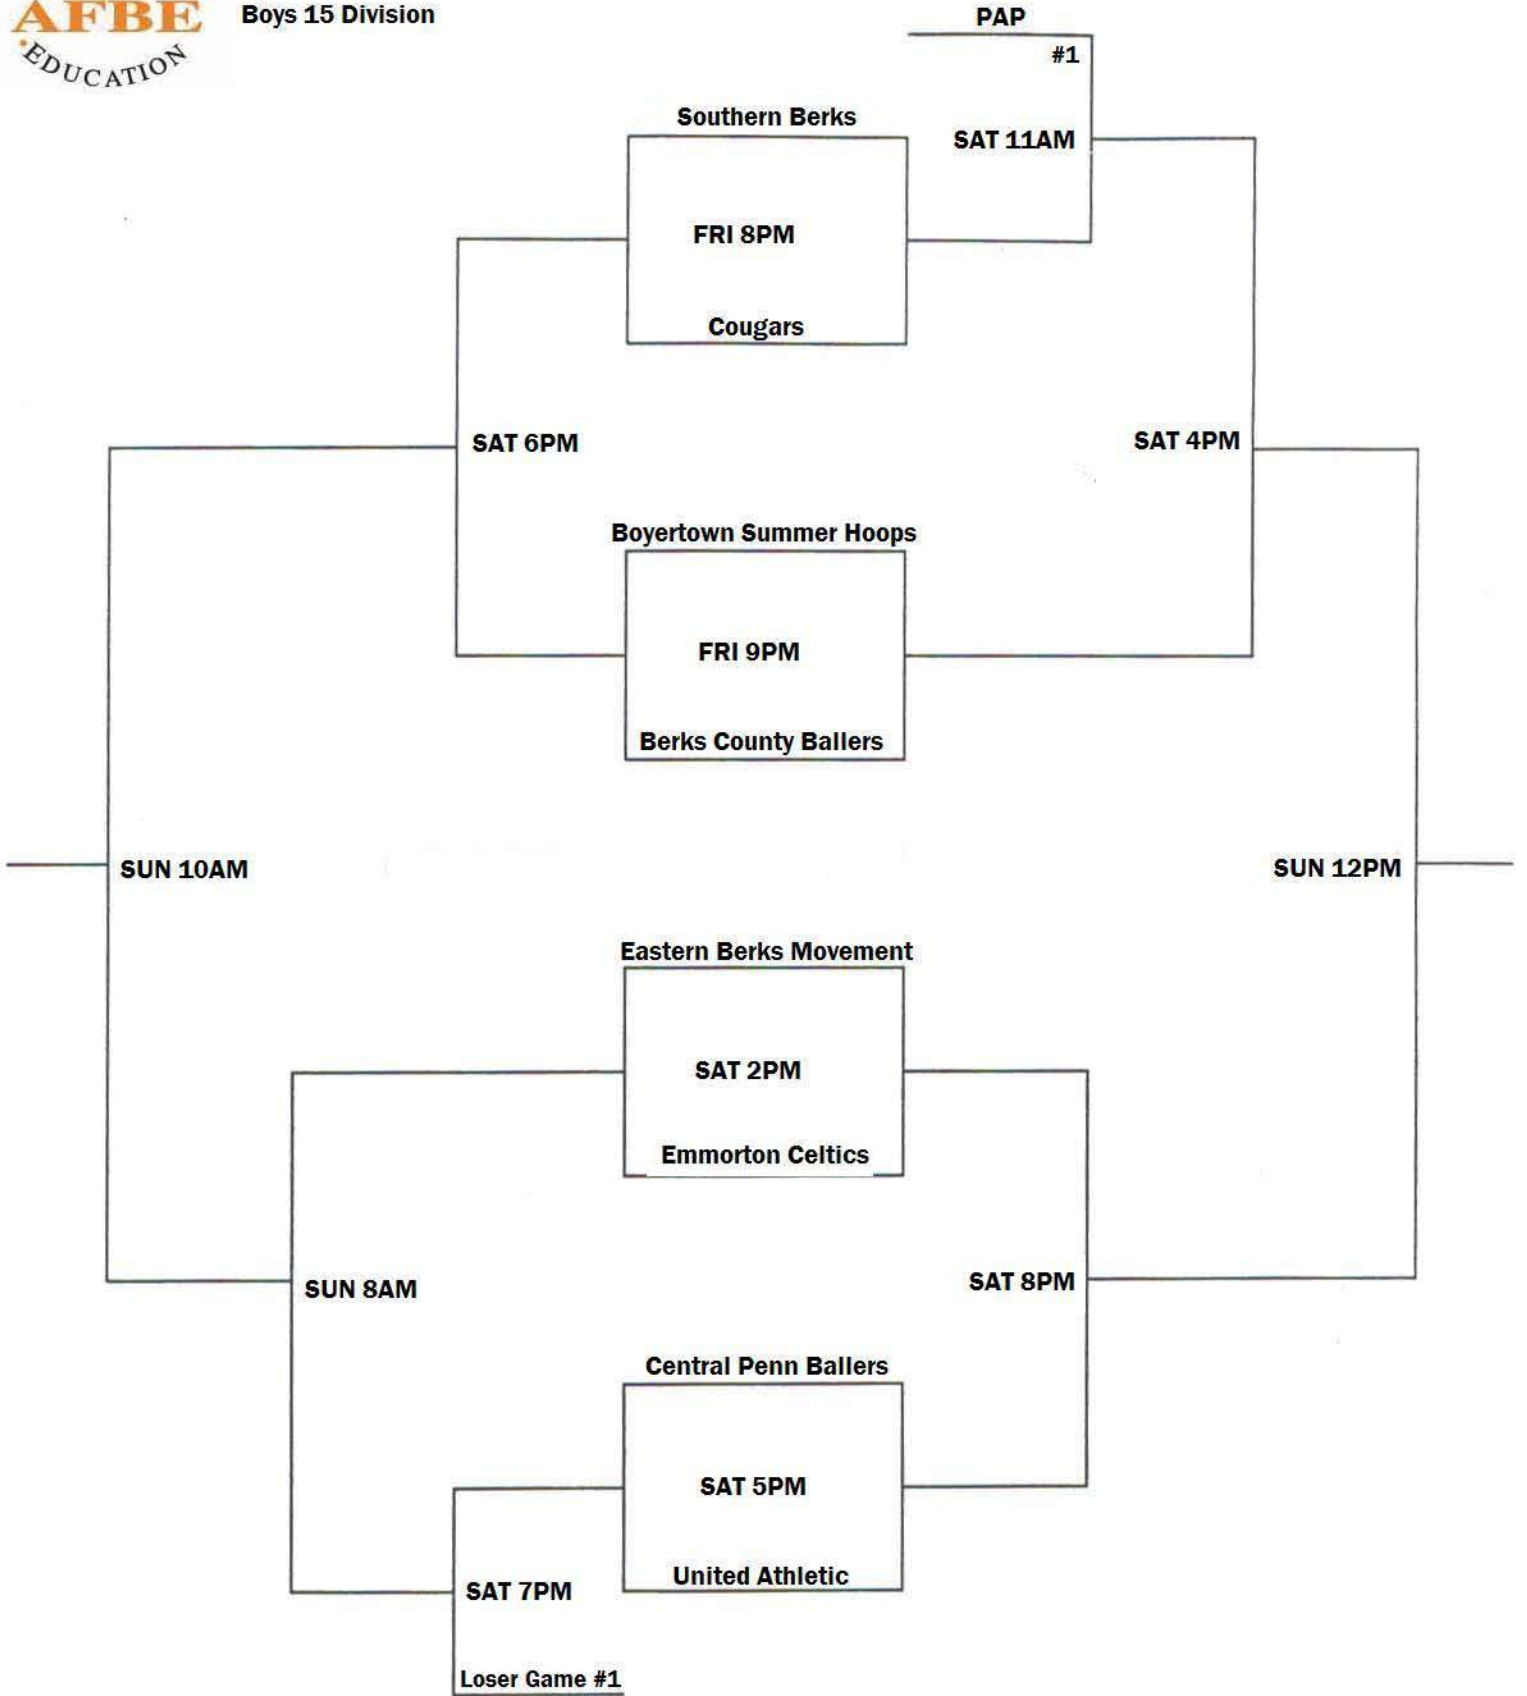

Albright Tournament
April 16-18
Boys 15 Division

Ct 1- Albright College Gym
***All Games on Ct 1**
Enter at Life Sports Entrance