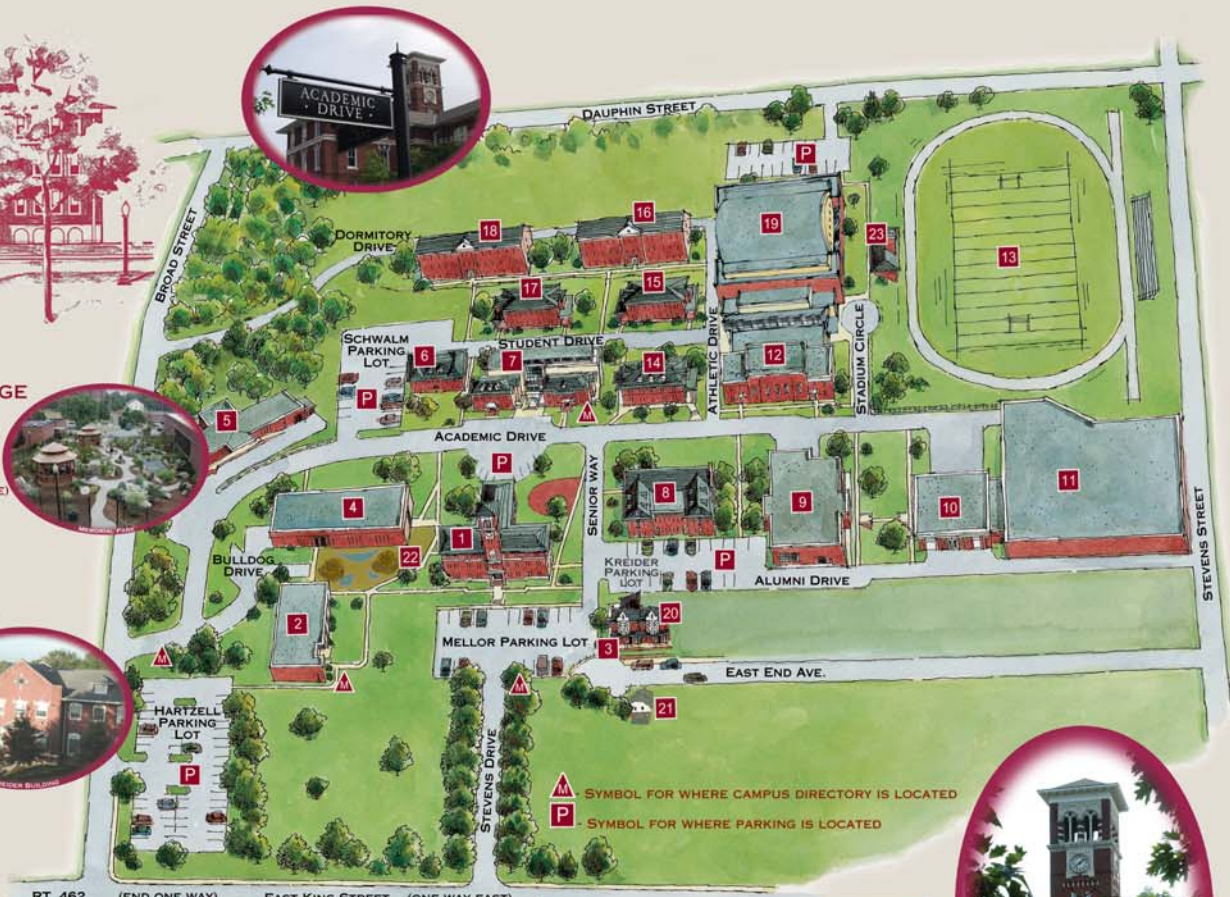

FOUNDED 1905

WELCOME TO
THADDEUS STEVENS COLLEGE
OF TECHNOLOGY

1. MELLOR ADMINISTRATION BUILDING
2. HARTZELL BUILDING (ADMISSIONS OFFICE)
3. ALUMNI ASSOCIATION AND THADDEUS STEVENS FOUNDATION
4. JONES DINING HALL
5. MAINTENANCE BUILDING
6. SCHWALM STUDENT CENTER
7. SCHULER LEARNING RESOURCE CENTER
8. KREIDER BUILDING
9. LEONARD BUILDING
10. WOOLWORTH BUILDING
11. SNYDER BUILDING
12. STAUFFER GYM
13. BEVILACQUA STADIUM
14. BRENNER HALL
15. BOURNE HALL
16. ARMSTRONG HALL
17. METZGER HALL
18. HERRINGTON HALL
19. MULTIPURPOSE ACTIVITY CENTER
20. TOM CENCE BUILDING -COLLEGE STORE-
21. TEACHING CENTER
22. MEMORIAL PARK
23. FIELD HOUSE
24. BRANCH CAMPUS (SEE BELOW)

BRANCH CAMPUS