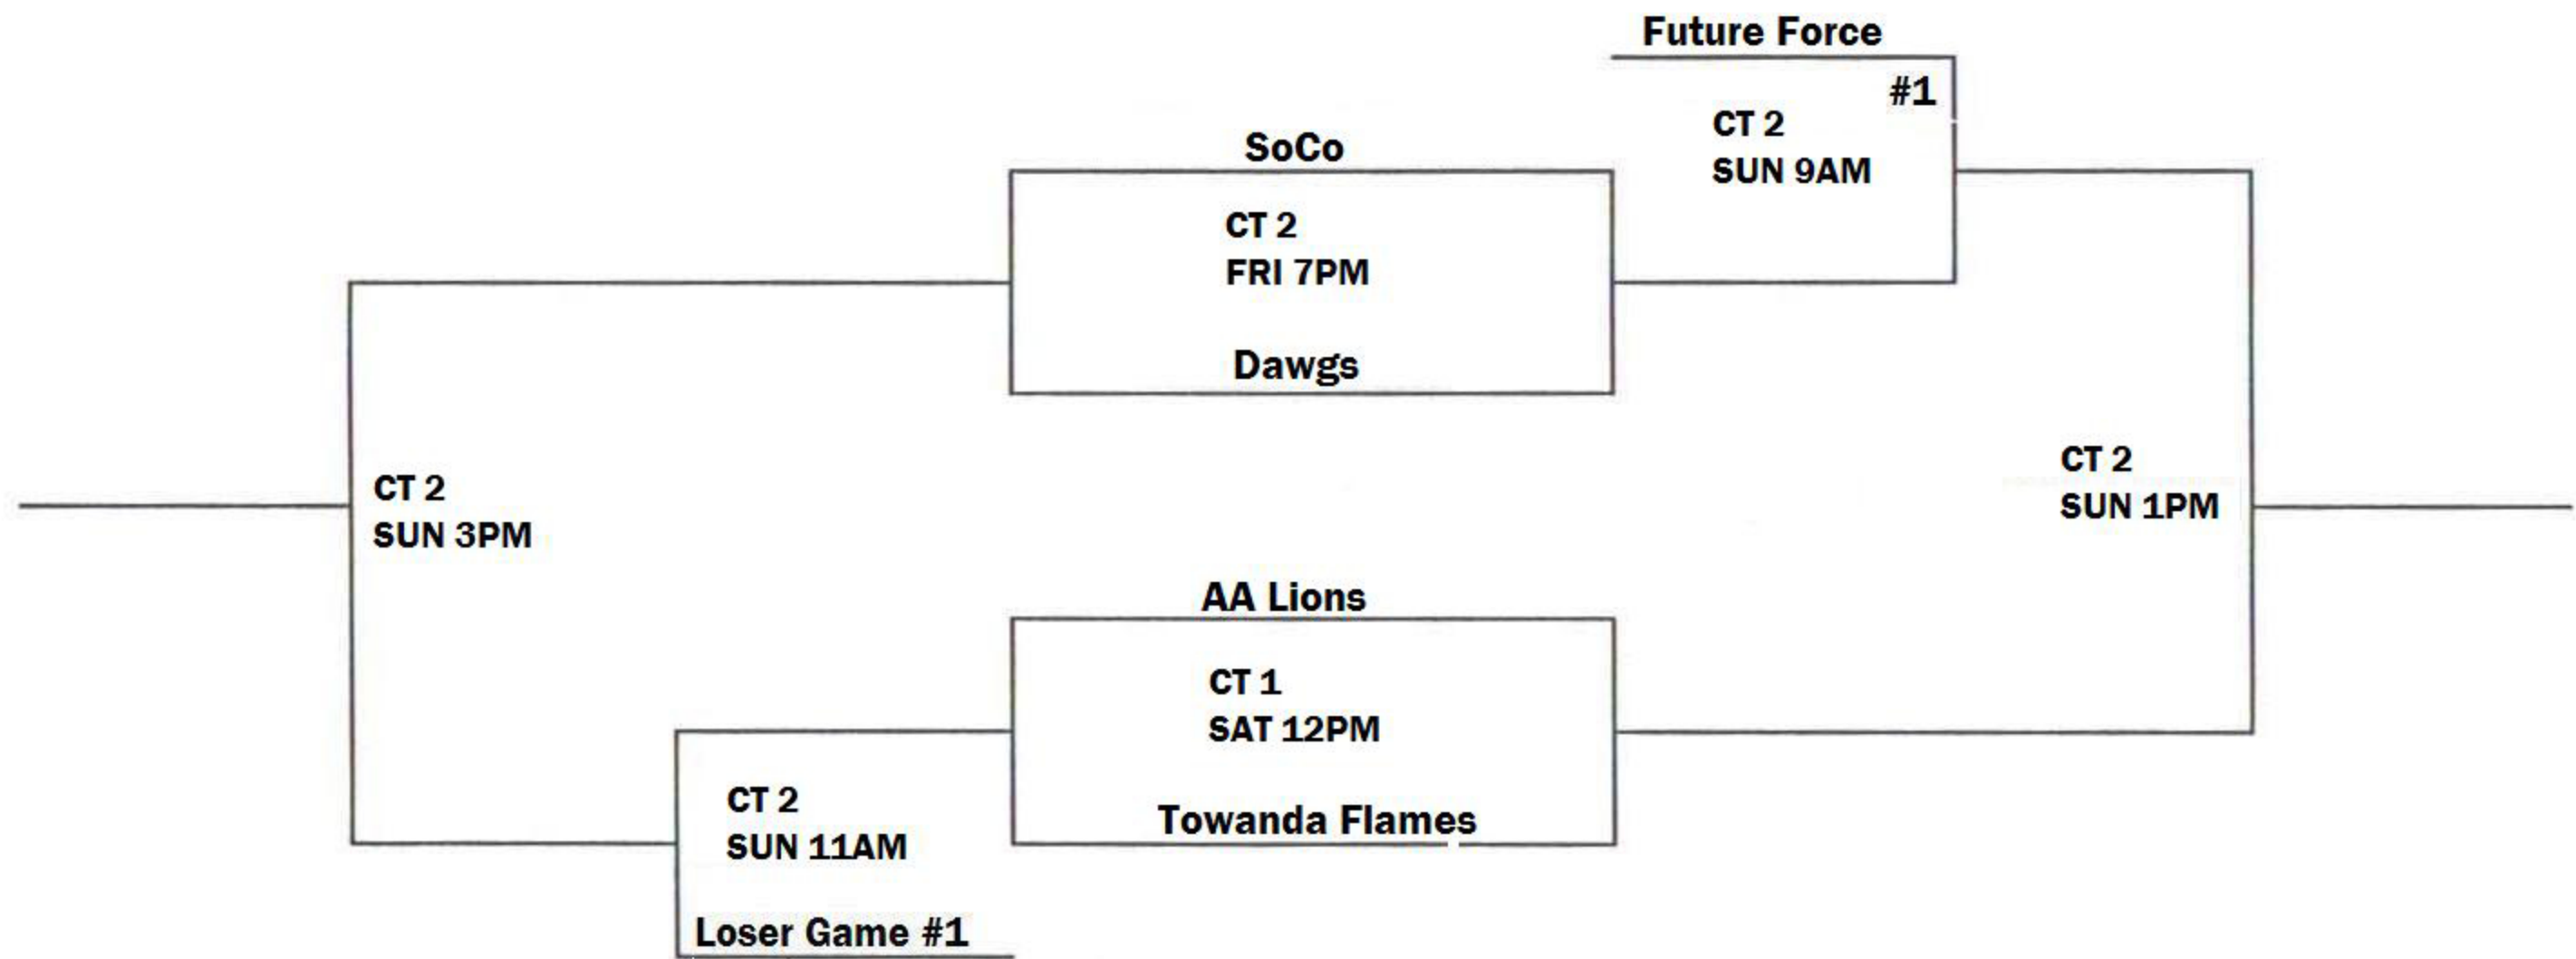

Elysburg Tournament
May 8-10
Girls 14 Division

Ct 1- Southern Columbia High School
Ct 2- Southern Columbia Elementary School